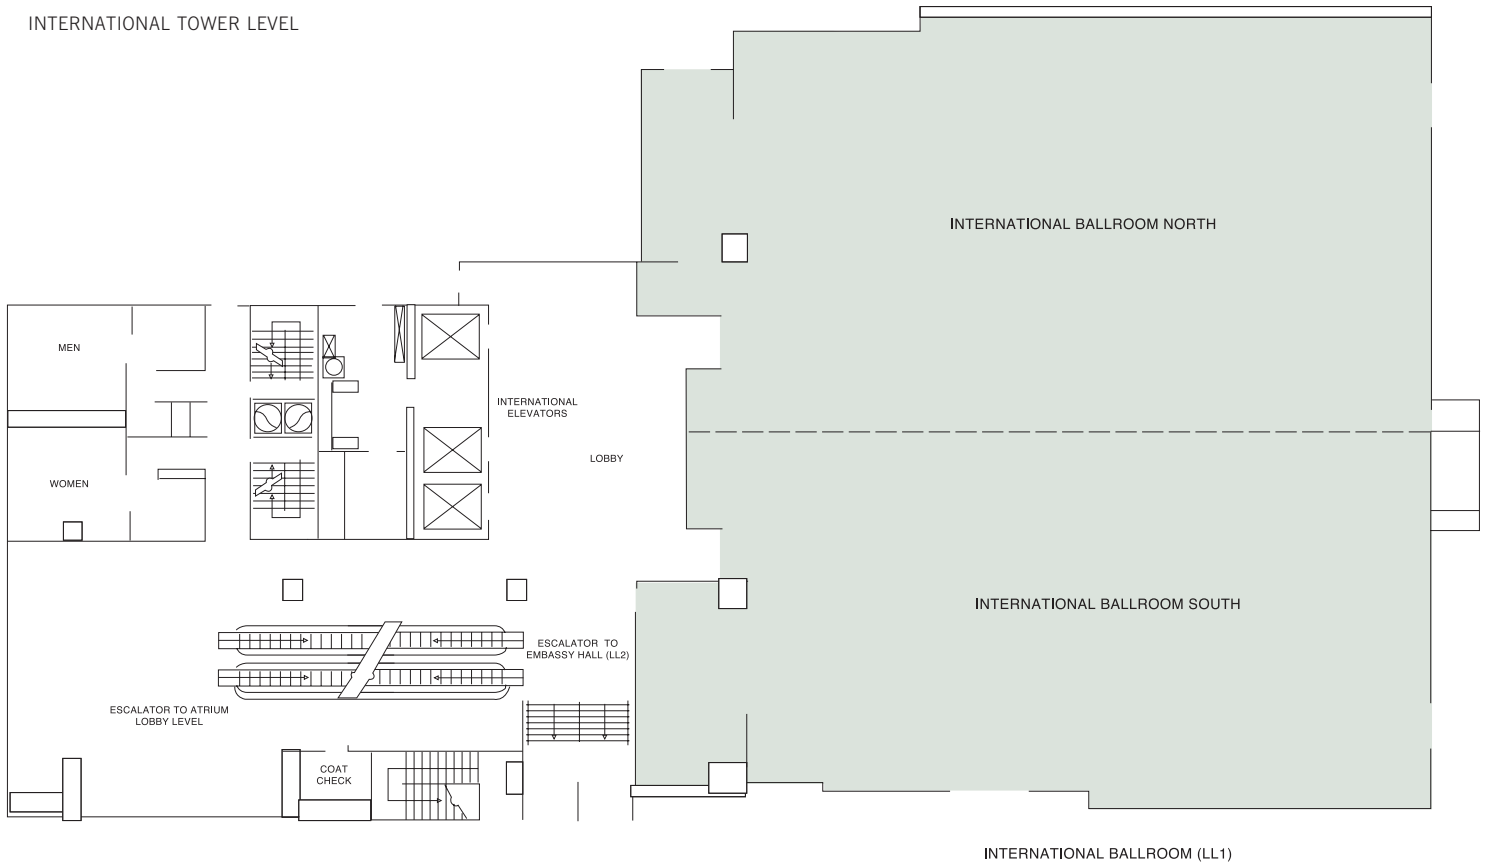

Hyatt Regency Atlanta

DIRECTIONS

From Hartsfield-Jackson Int'l Airport (13 miles): Take 75 / 85 North to exit 248C (on right) and International Blvd. Turn left. Proceed to the third traffic light. Turn right on Peachtree Center Ave. Motor Lobby entrance is one block on left.

EXHIBIT LEVEL

Hyatt Regency Atlanta

INTERNATIONAL TOWER LEVEL

Hyatt Regency Atlanta

BALLROOM LEVEL

Hyatt Regency Atlanta

ATLANTA CONFERENCE LEVEL

EXECUTIVE SUITES