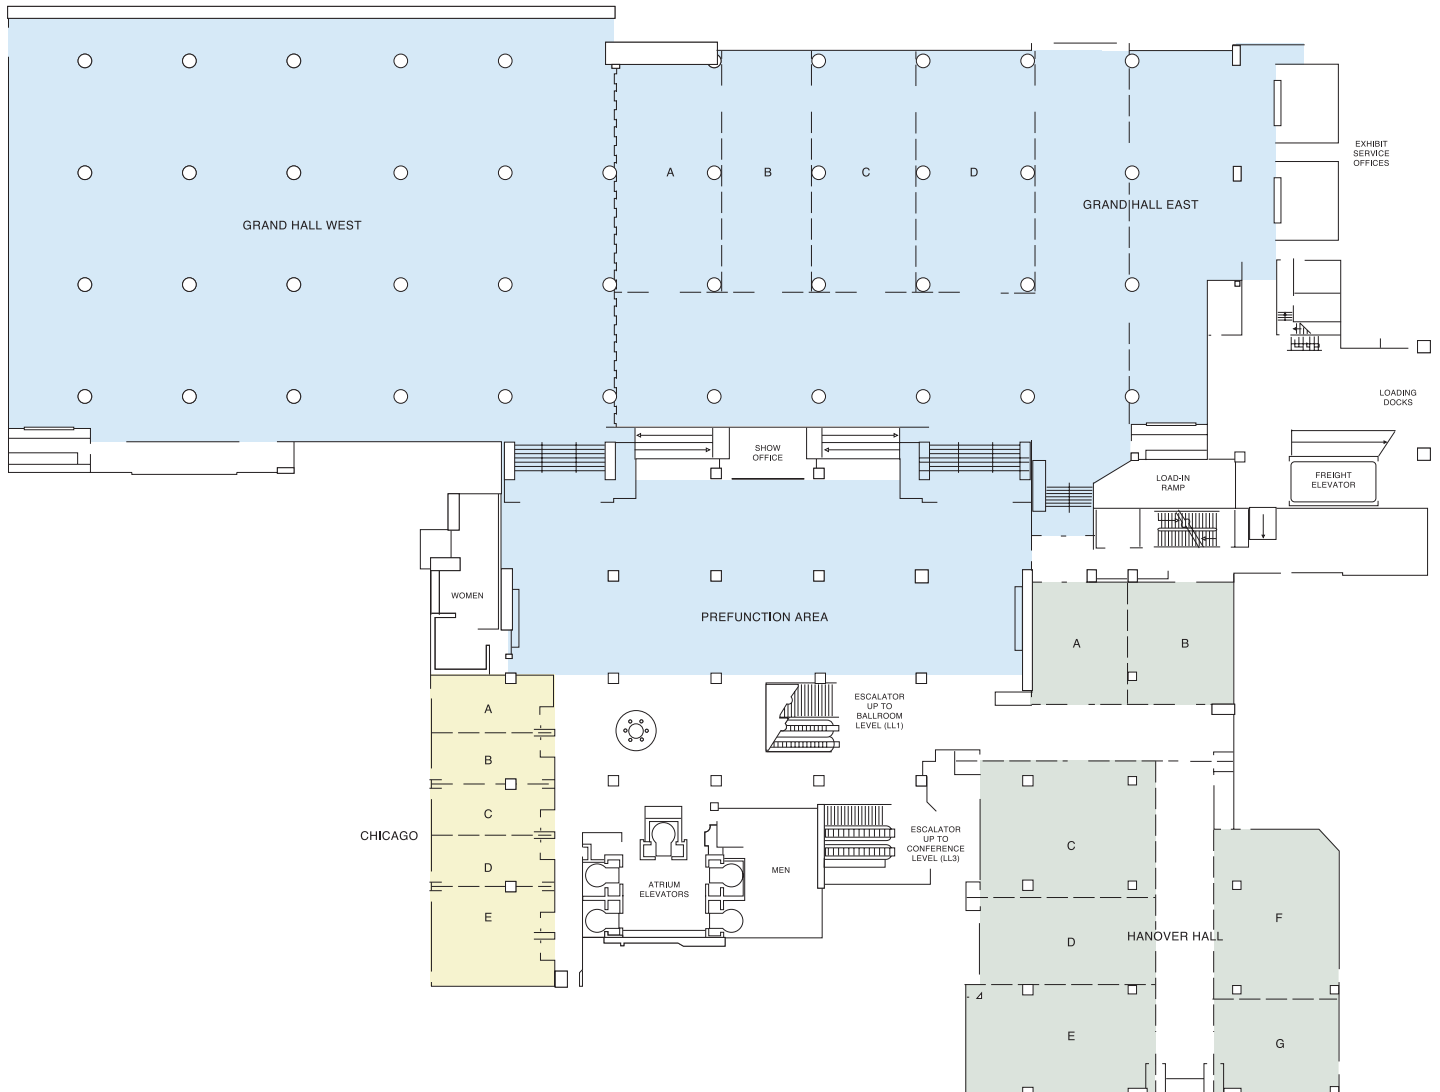

Hyatt Regency Atlanta

DIRECTIONS

From Hartsfield-Jackson Int'l Airport (13 miles): Take 75 / 85 North to exit 248C (on right) and International Blvd. Turn left. Proceed to the third traffic light. Turn right on Peachtree Center Ave. Motor Lobby entrance is one block on left.

EXHIBIT LEVEL

Hyatt Regency Atlanta

INTERNATIONAL TOWER LEVEL

Hyatt Regency Atlanta

BALLROOM LEVEL

Hyatt Regency Atlanta

ATLANTA CONFERENCE LEVEL

EXECUTIVE SUITES